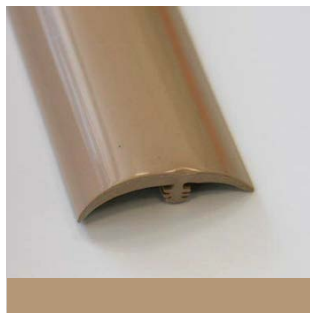

InduFlex Flooring Accessories

Edge Cap Colour Chart

Black

Woodland Grey

Thunderbolt

Mocca

Dusk

Cork

Ranchwood

Beige

Sandstone

Off White

Bark

Mid Brown

Ice Green

Spearmint