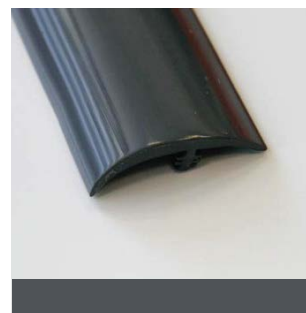

InduFlex Flooring Accessories

Edge Cap Colour Chart

Dark Grey

**PE PREMIER
EXTRUSION**

65 -67 Killara Road
Campbellfield, 3061
Tel: +61 (03) 9357 8372
Fax: +61 (03) 9357 8492

sales@premierextrusion.com.au

*Colours are indicative only and are subject to change without notice.